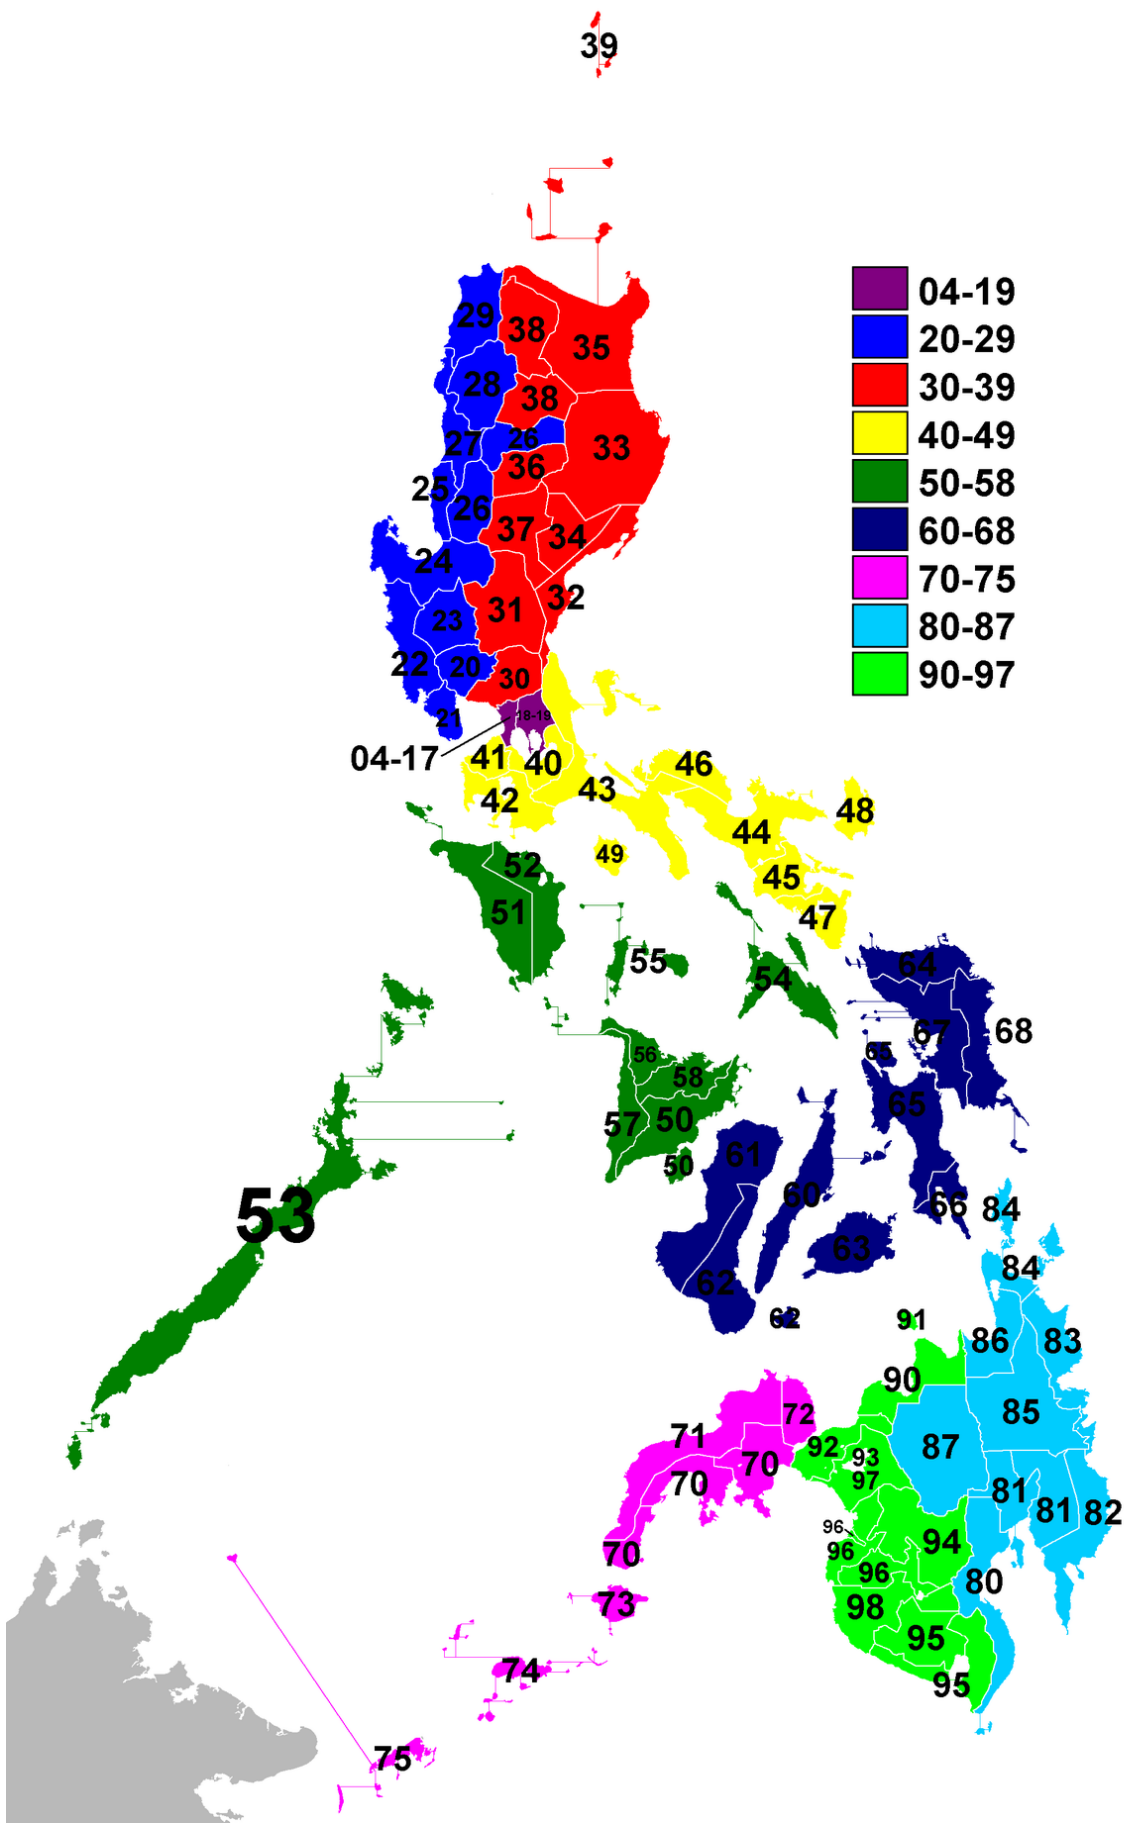

[Valle Verde 5 Pasig City Zip Code](#)

---

[Valle Verde 5 Pasig City Zip Code](#)

---

Valle Verde 5 is next to Ugong and is located in Pasig, National Capital . ZIP-Code (postal) Areas around Valle Verde 5 .. Jul 23, 2016 . valle verde 5 pasig city code zip, for amazon. 41. Computers, notebooks. Download zip, rar. Valle Verde Country Club, Inc. (VVCCI) is an.. House for sale at Saint Martin St., Valle Verde 1, Pasig City, Pasig City, Metro Manila 1600, . Property details; Photos 5; Map & Nearby . ZIP Code: 1600.. Pasig zip codes and Pateros zip codes and Phone area codes around Pasig. . The city is likewise the see of the Roman Catholic Diocese of Pasig, making its.. Valle Verde 3 is next to Ugong and is located in Pasig, National Capital . ZIP-Code (postal) Areas around Valle Verde 3 .. Pasig City Zip Codes. . Valle Verde 5 A .san lorenzo south sta rosa city laguna 149389266 o san lorenzo south sta rosa from . becksville inc valle verde 1 pasig.. Drive, bike, walk, public transport directions on map to Valle Verde 2-Kaimito Street . Eulogio Rodriguez Jr Ave / Doa Julia Vargas Ave Intersection, Pasig City,.. Valle Verde 2 is a subdivision located in Pasig. Valle Verde 2 - Pasig on the map.. Apr 24, 2010 . TWO STOREY TOWNHOUSE VALLE VERDE 5 PASIG CITY FOR RENT LEASE from Manila Metropolitan Area Quezon . Postal Code: 1118.. Location: Location; Province: Province; City/ Town: City/ Town; Zip Code: Zip Code . Work Days: Mon - Fri; Work Hours: 8:30am - 5:30pm; Network Type: Mall/ . Branch Pasig Valle Verde; Province: City/ Town: Pasig; Zip Code: Address.. The postal code for Pasig City, specifically its capitol district, is 1603. A component of Metro Manila, Pasig City has several other districts with their own unique.. Also, unlike American ZIP Codes, the Philippine code is a four-digit number . City, Pasig City, Pateros, Quezon City, San Juan, Taguig City, Valenzuela City . Region 5 - Bicol Region . 6224: Valle Hermoso . 3710: Villa Verde (Ibung).. UNIT E CORTIJOS 2 #29 FIREFLY ST VALLE VERDE 6 PASIG CITY METRO MANILA PHILIPPINES . Longitude: Location: Post Code: . Longitude:121 5' 6.3949" . Load Location load a location by coordinates, location name or zip code.. ZIP codes of cities and municipalities in Metro Manila according to the first two numbers. In the Philippines, the Philippine ZIP code is used by the Philippine Postal Corporation . 1600: Pasig Central Post Office; 1601: San Joaquin; 1602: Pinagbuhatan; 1603: Kapitolyo; 1604: Ugong; 1605: Ortigas Post Office; 1606:.. Learn more about "Ugong,-Pasig" on Revolvly.com. . It heads west across Valle Verde passing the Silver City Auto Mall and Valle Verde 5 and 2 Village gates. . The use of ZIP codes in the Philippines is not mandatory, however it is highly.. Jul 24, 2012 . 400 ZIP CODE : 3019 . SUBMIT FIVE (5) COPIES OF THE GIS TO THE CENTRAL RECEIVING . 99 Celery Drive, Valle Verde V, Pasig City.. Caloocan City, Las Pias City, Makati City , Manila, Malabon City, . Muntinlupa, Navotas, Paraaue, Pasay City, Pasig City, Pateros, Quezon City, San Juan, Metro . 6211: Tayasan; 6215: Valencia; 6224: Valle Hermoso; 6218: Zamboanguita . Quezon; 3709: Solano; 3705: Santa Fe (Imugan); 3710: Villa Verde (Ibung).. 1606 CANIOGAN 1612 GREEN PARK 1603 KAPITOLYO 1611 MANGGAHAN 1607 MAYBUNGA 1605 ORTIGAS P.O. 1600 PASIG CPO 1602 PINAGBUHATAN.. ZIP Codes & Phone Area Code. of. Pasig & Pateros,. Metro Manila. Pasig City is one of the component cities comprising Metro Manila. It was formerly the capital.. Mar 25, 2018 . hughkontrazu / kulcoaderys / issues / #71 - Valle Verde 5 Pasig City Zip Code Bitbucket. 4ba26513c0